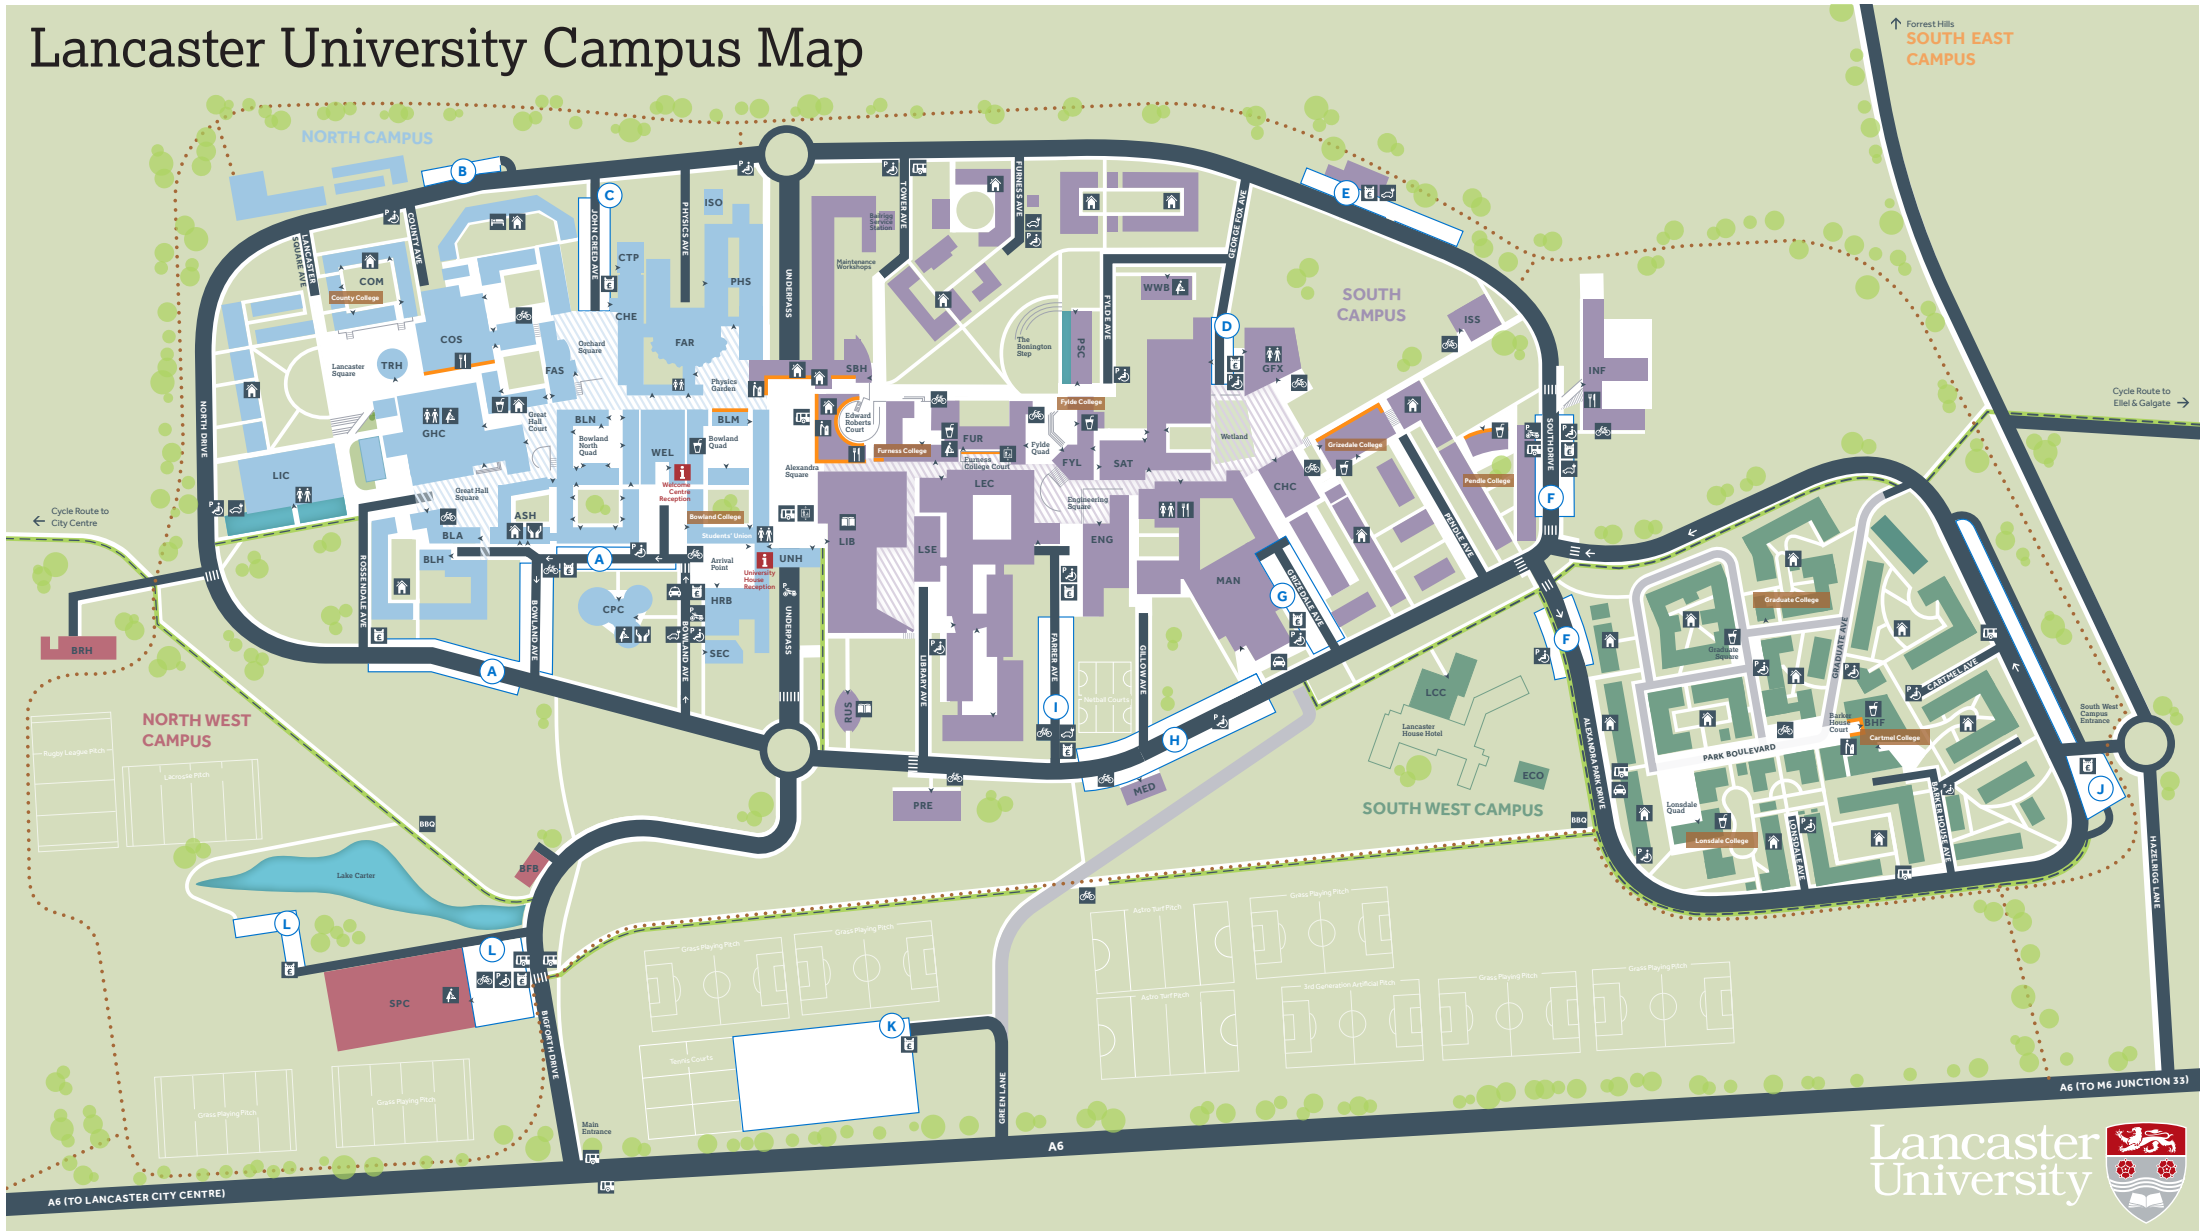

Lancaster University Campus Map

ALEXANDRA SQUARE

NORTH CAMPUS

- ASH Ash House
- Islamic Prayer Room
- BLA Bowland Annexe
Bowland College
- BLH Bowland Hall
- Accommodation Services
- Commercial Services
- Conference & Events
- Guest Room Reception
- Hospitality
- BLM Bowland Main
- **Bowland Lecture Theatre (Cinema)**
- History
- Learning Zone
- Pharmacy
- Research & Enterprise Services
- Students' Union
- BLN Bowland North
- **Elizabeth Livingston Lecture Theatre**
- European Languages & Cultures
- **Marcus Merriman Lecture Theatre**
- Law School
- Sociology
- CPC Chaplaincy
- CHE Chemistry Building
- Chemistry
- Natural Sciences
- County College
- COM County Main
- Design, Photography & Print
- English & Creative Writing
- UPP Residential Services
- COS County South
- **County South Lecture Theatre**
- Educational Research
- Linguistics & English Language
- Politics, Philosophy & Religion
- Private Dining Room (PDR)
- Marketplace
- CTP cTAP Building

- SBH Slaidburn House
- WWB Whewell Building
- Infant & Child Studies

SOUTH EAST CAMPUS

- Forrester Hills
- Golf Course
- Resource Centre

SOUTH WEST CAMPUS

- BHF Barker House Farm
- Cartmel College
- ECO EcoHub
- Graduate College
- Lancaster Conference Centre
- Lancaster House Hotel
- Lonsdale College

SYMBOL KEY

- Accessible Parking
- ATM
- Baby Change
- BBQ Area
- Building Entrance Point
- Bus Stops
- Colleges
- College Bar
- Cycle Parking
- Electric Vehicle Charging Point
- Information Point
- John Creed Guest Rooms
- Library
- Lift Access
- Motor Cycle Parking
- Pay & Display Machine

- Prayer Room
- Restaurant
- Shops/ Refreshments
- Student Residence
- Taxi Drop Off
- Toilets
- Visitor Parking

WALKS & ROUTES

- Cycle Route
- North Spine
- South Spine
- Woodland Walk

CAMPUS ZONES

- North Campus
- North West Campus
- South Campus
- South West Campus
- South East Campus